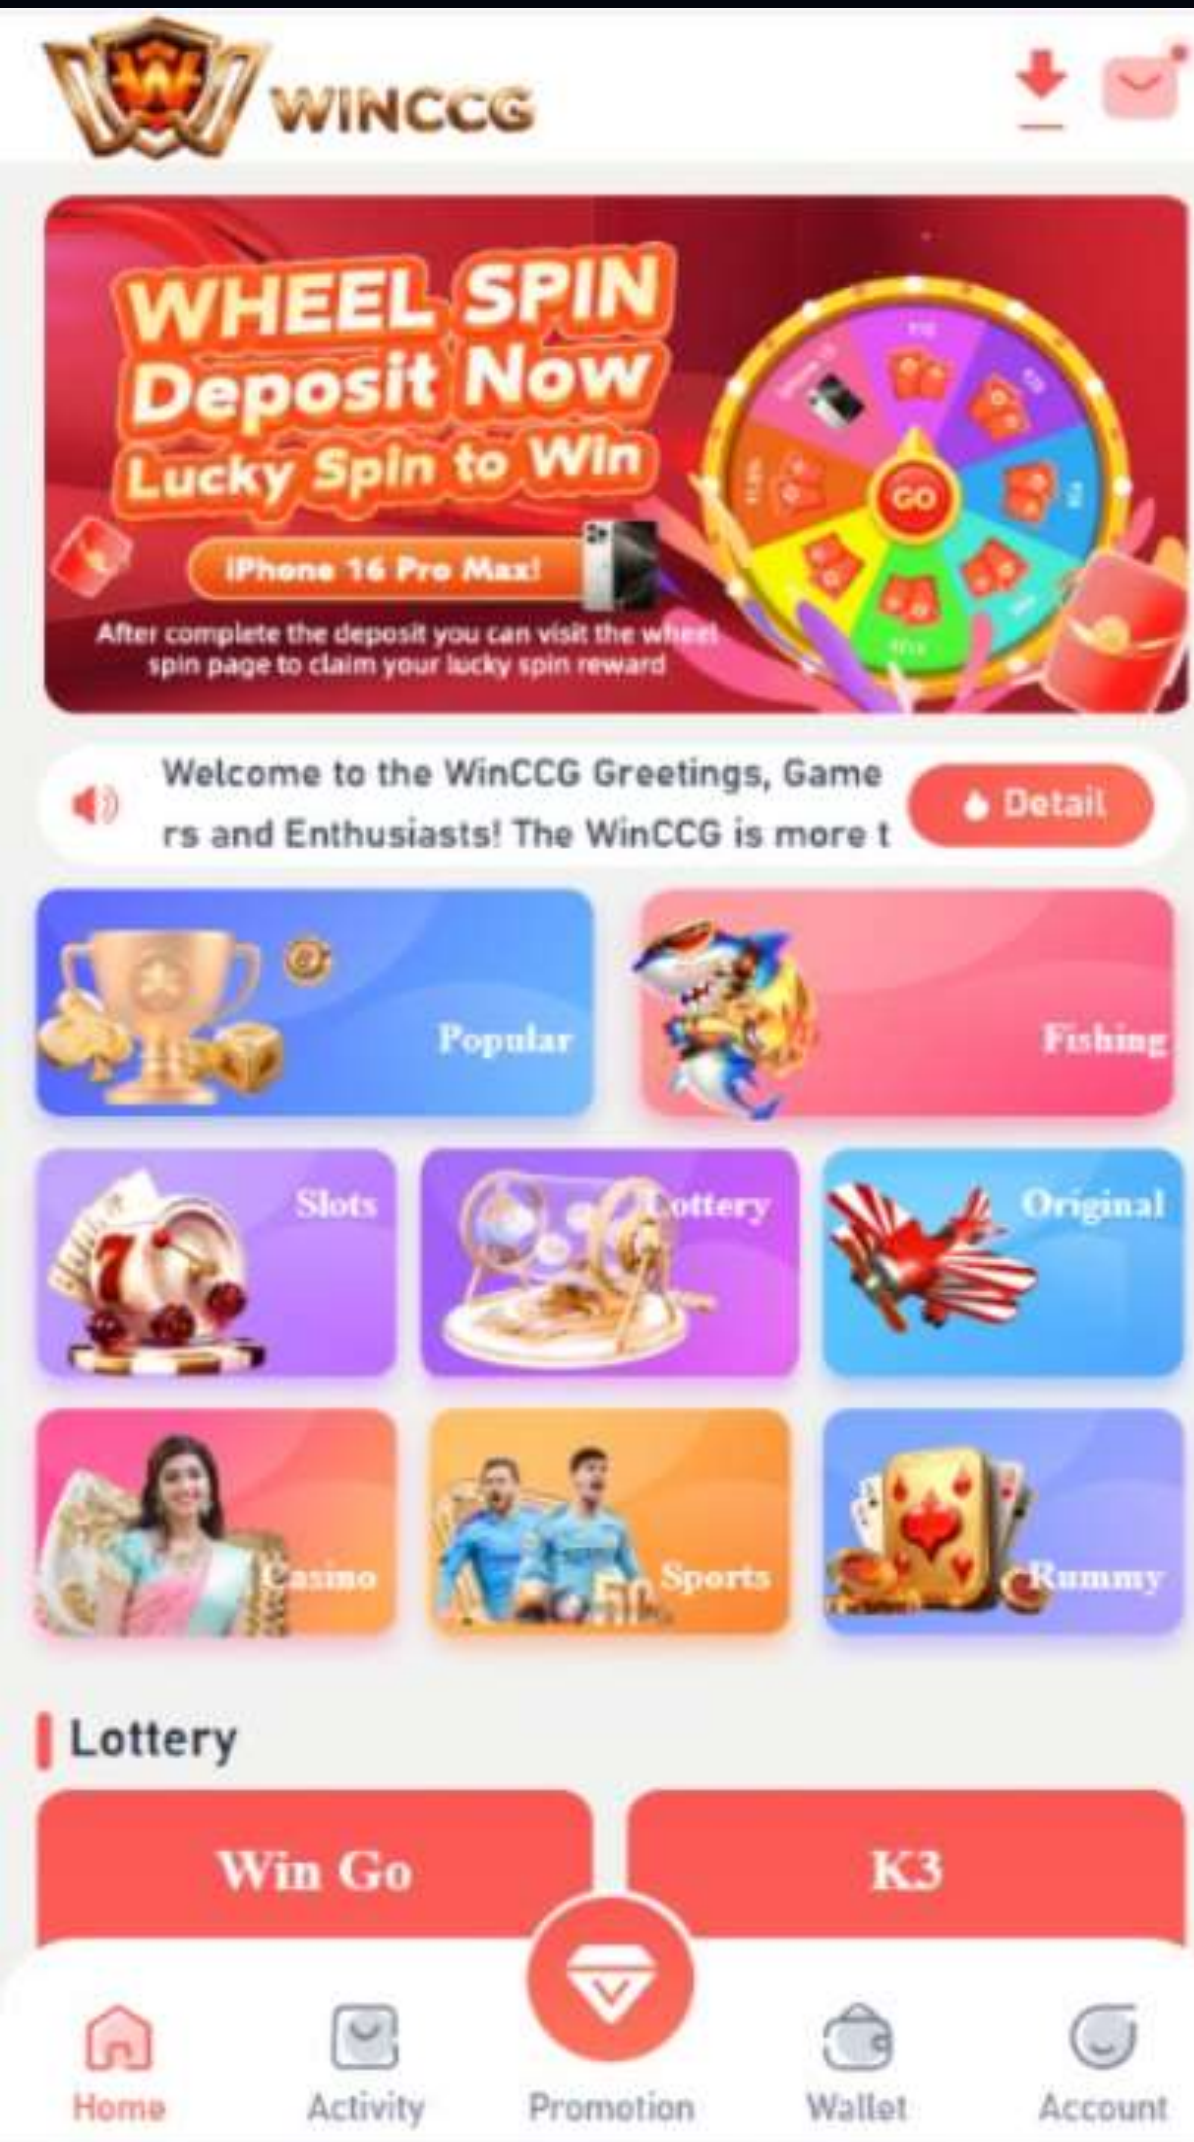

ABOUT US

WinCCG is a next-generation online gaming and prediction platform designed to deliver a dynamic blend of entertainment, strategy, and cutting-edge technology. Our platform offers a wide range of engaging games, including **Color Prediction, K3, D5, and Aviator**, giving users an exciting and immersive gaming experience.

At WinCCG, we go beyond traditional gaming by creating an environment that is secure, transparent, and user-focused. Our platform is built with advanced technology to ensure high performance, seamless navigation, and fast gameplay — making every moment smooth and enjoyable.

We are committed to maintaining the highest standards of fairness and integrity. User privacy, data protection, and responsible gaming are at the core of everything we do. WinCCG is not just a platform — it's a trusted space where users can play with confidence.